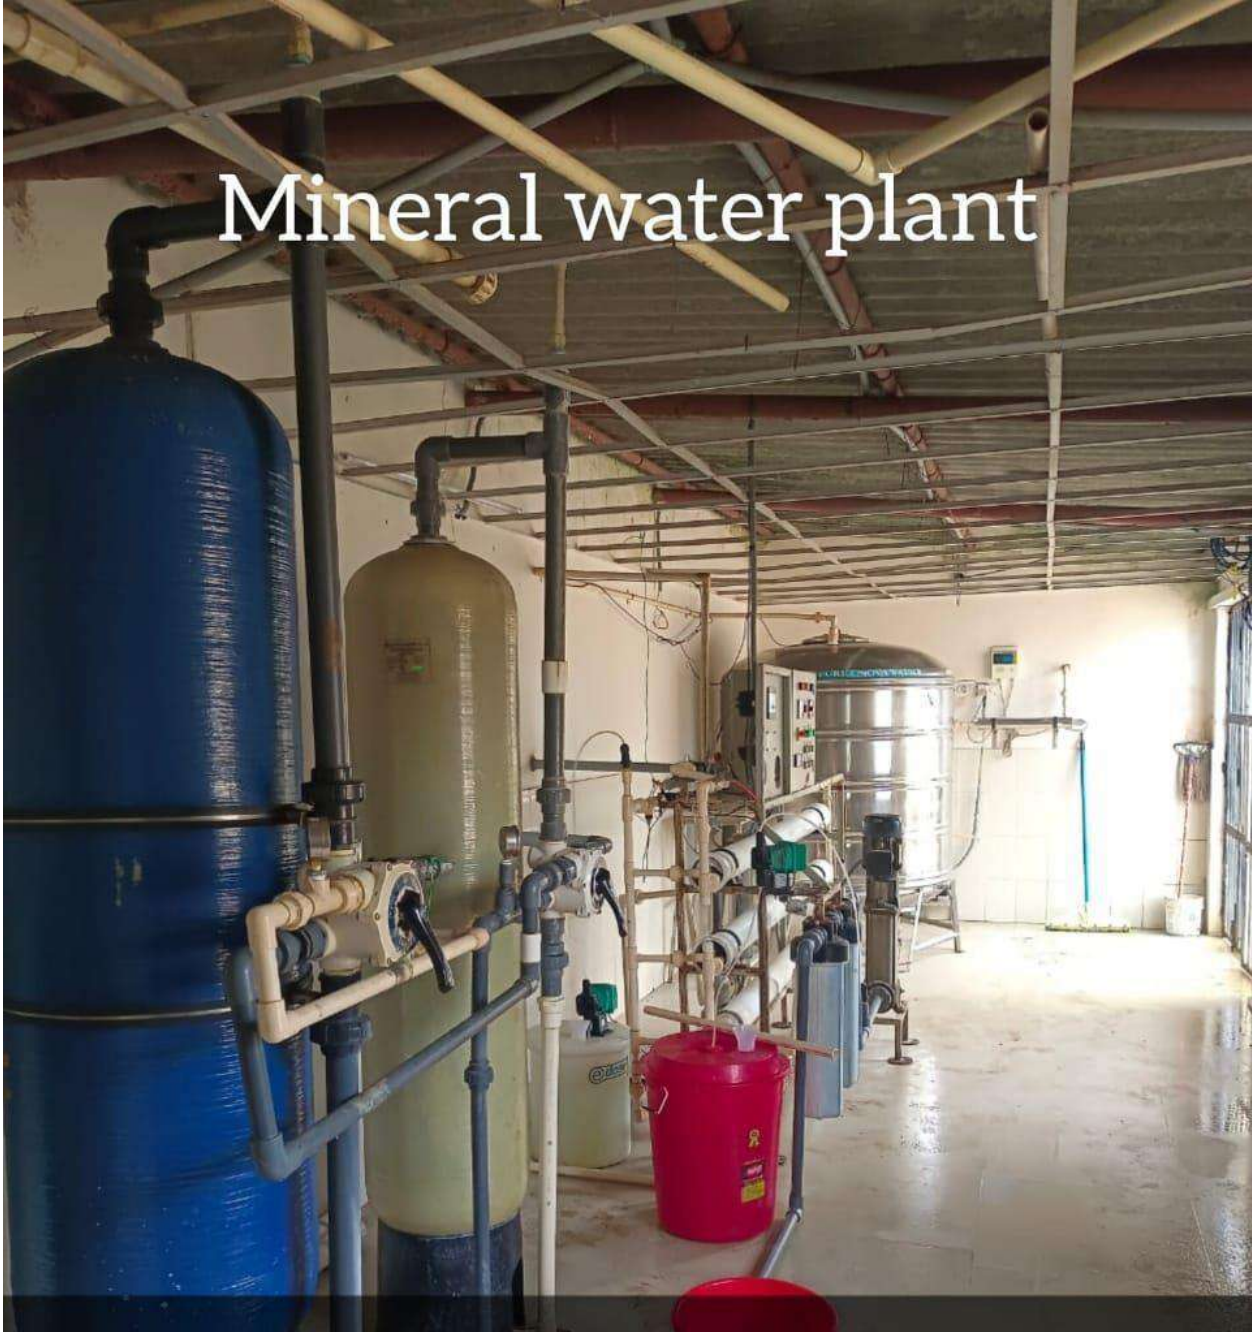

SUMATHI REDDY

INSTITUTE OF TECHNOLOGY FOR WOMEN

Learning at its best

Affiliated to JNTUH - Approved by AICTE

Mineral water plant

Sumathi Reddy Institute of Technology for Women 506371

3FRF+C4, Hasanparthy Telangana, India